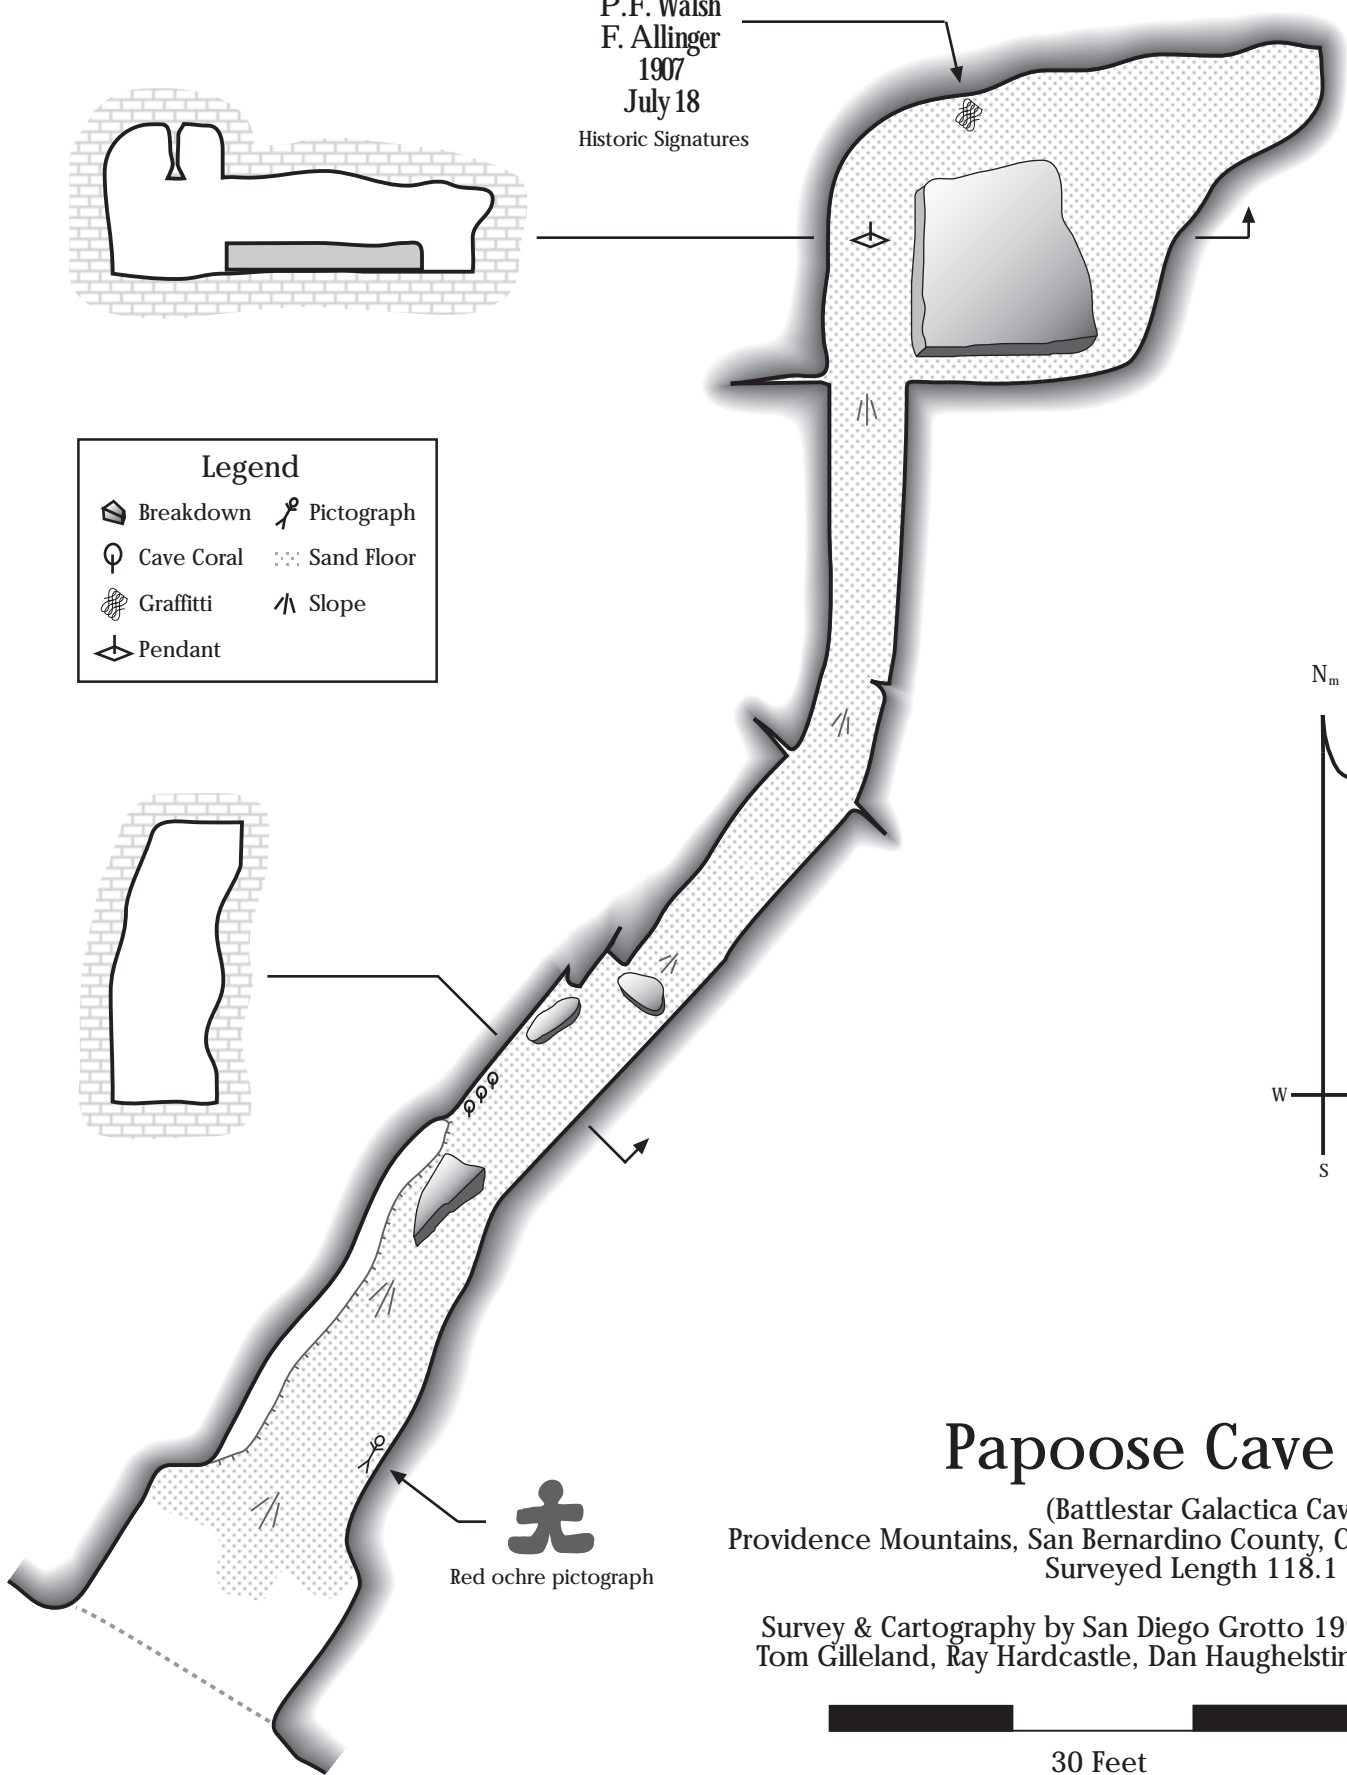

P.F. Walsh
 F. Allinger
 1907
 July 18
 Historic Signatures

- Legend**
- Breakdown
 - Cave Coral
 - Graffiti
 - Pendant
 - Pictograph
 - Sand Floor
 - Slope

Red ochre pictograph

Papoose Cave

(Battlestar Galactica Cave)
 Providence Mountains, San Bernardino County, CA.
 Surveyed Length 118.1 Ft.

Survey & Cartography by San Diego Grotto 1998
 Tom Gilleland, Ray Hardcastle, Dan Haughelstine.

30 Feet